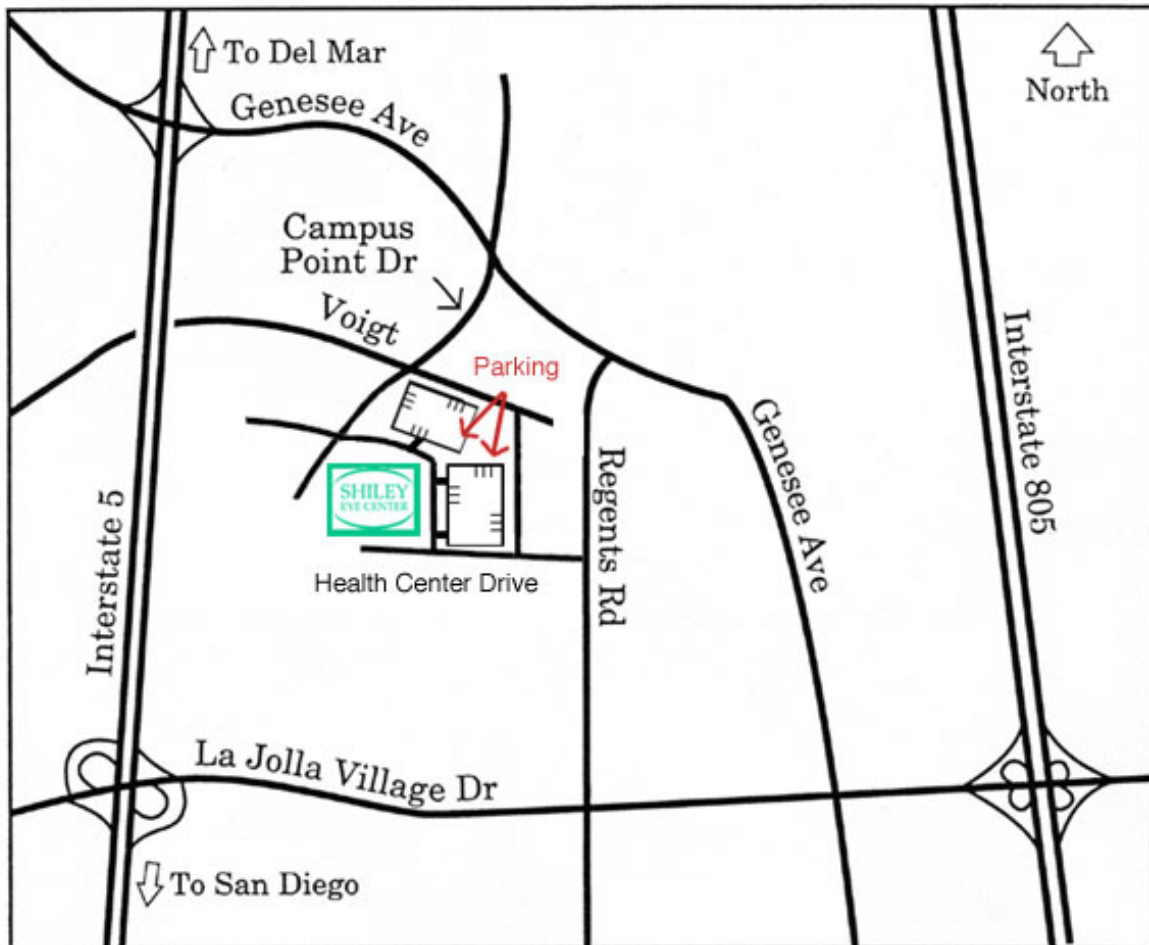

Directions to the Shiley Eye Center

From the 5 Freeway: Exit Genesee Avenue go east (away from the ocean)-Turn Right at the second intersection onto Campus Point Drive-Continue for two blocks, Shiley is the only structure on the left-Parking is available on the east side and to the north of the building.

From the 805 Freeway: Exit at La Jolla Village Drive/Miramar Road-Turn west onto La Jolla Village Drive (towards UTC Shopping Center)-Turn north (right) on Genesee Avenue. Continue through several lights, after Genesee curves to the left, continue to the second light-Turn left at Campus Point Drive-Continue for two blocks, Shiley is the only structure on the left Parking is available on the east side and to the north of the building.

9415 Campus Point Drive
La Jolla, CA 92093